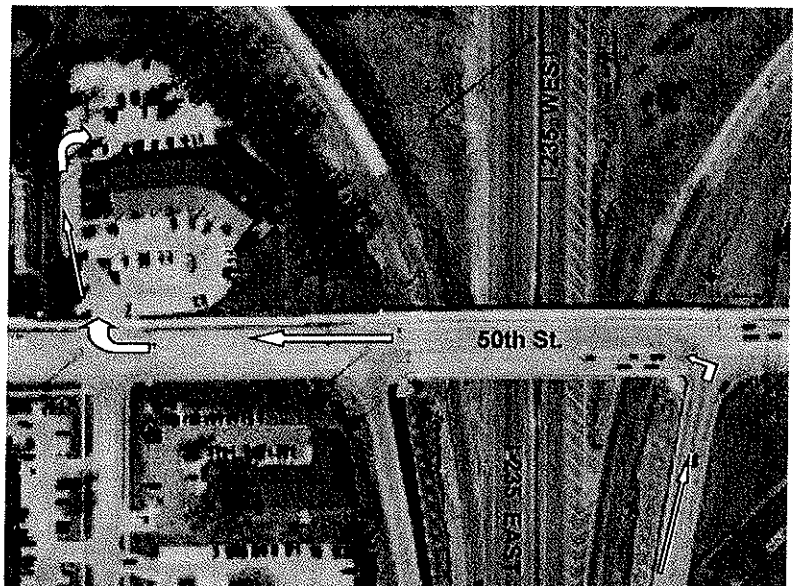

Directions to our NEW office, located at:

The Walnut Grove Center

1300 50th Street West Des Moines, IA 50266

Coming from the East traveling West

While on I-235 West, take the exit marked “50th St, EXIT 1A” in West Des Moines. Go left at the stop light and travel south for 1/10 of a mile. Enter the parking lot on the right side of 50th Street and drive around to the back of the building.

Coming from the West traveling East

From I-235, take the exit at “60th St., EXIT 122” in West Des Moines. At the stop light, turn left and continue a very short distance on 60th St. until you reach Westtown Pkwy. Turn right onto Westtown Pkwy and continue traveling east for about 10 blocks until you reach 50th St. Turn right on 50th St. and travel 2/10 of a mile until just south of I-235. Enter the Walnut Grove Center parking lot on the right side of 50th Street and drive around to the back of the building.

(right) This is a sky view of the I-235 off ramp coming from the East with arrows to guide you to the new location.

(left) This is a road-side view of the front of our new office, which is in the Walnut Grove Center. Follow the driveway on the South of the building as indicated.