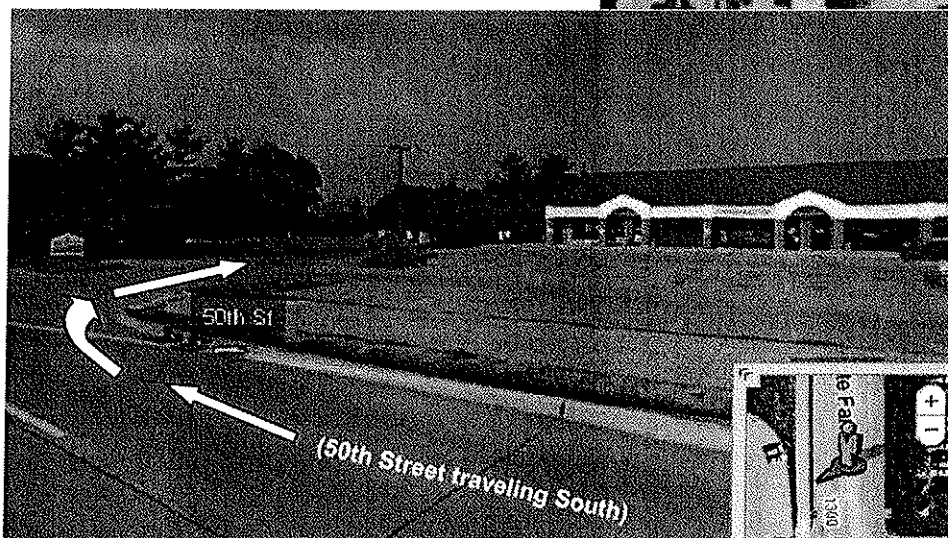

Directions to our NEW office, located at:

The Walnut Grove Center

1300 50th Street West Des Moines, IA 50266

Coming from the East traveling West

While on I-235 West, take the exit marked “50th St, EXIT 1A” in West Des Moines. Go left at the stop light and travel south for 1/10 of a mile. Enter the parking lot on the right side of 50th Street and drive around to the back of the building.

Coming from the West traveling East

From I-235, take the exit at “60th St., EXIT 122” in West Des Moines. At the stop light, turn left and continue a very short distance on 60th St. until you reach Westtown Pkwy. Turn right onto Westtown Pkwy and continue traveling east for about 10 blocks until you reach 50th St. Turn right on 50th St. and travel 2/10 of a mile until just south of I-235. Enter the Walnut Grove Center parking lot on the right side of 50th Street and drive around to the back of the building.

(right) This is a sky view of the I-235 off ramp coming from the East with arrows to guide you to the new location.

(left) This is a road-side view of the front of our new office, which is in the Walnut Grove Center. Follow the driveway on the South of the building as indicated.